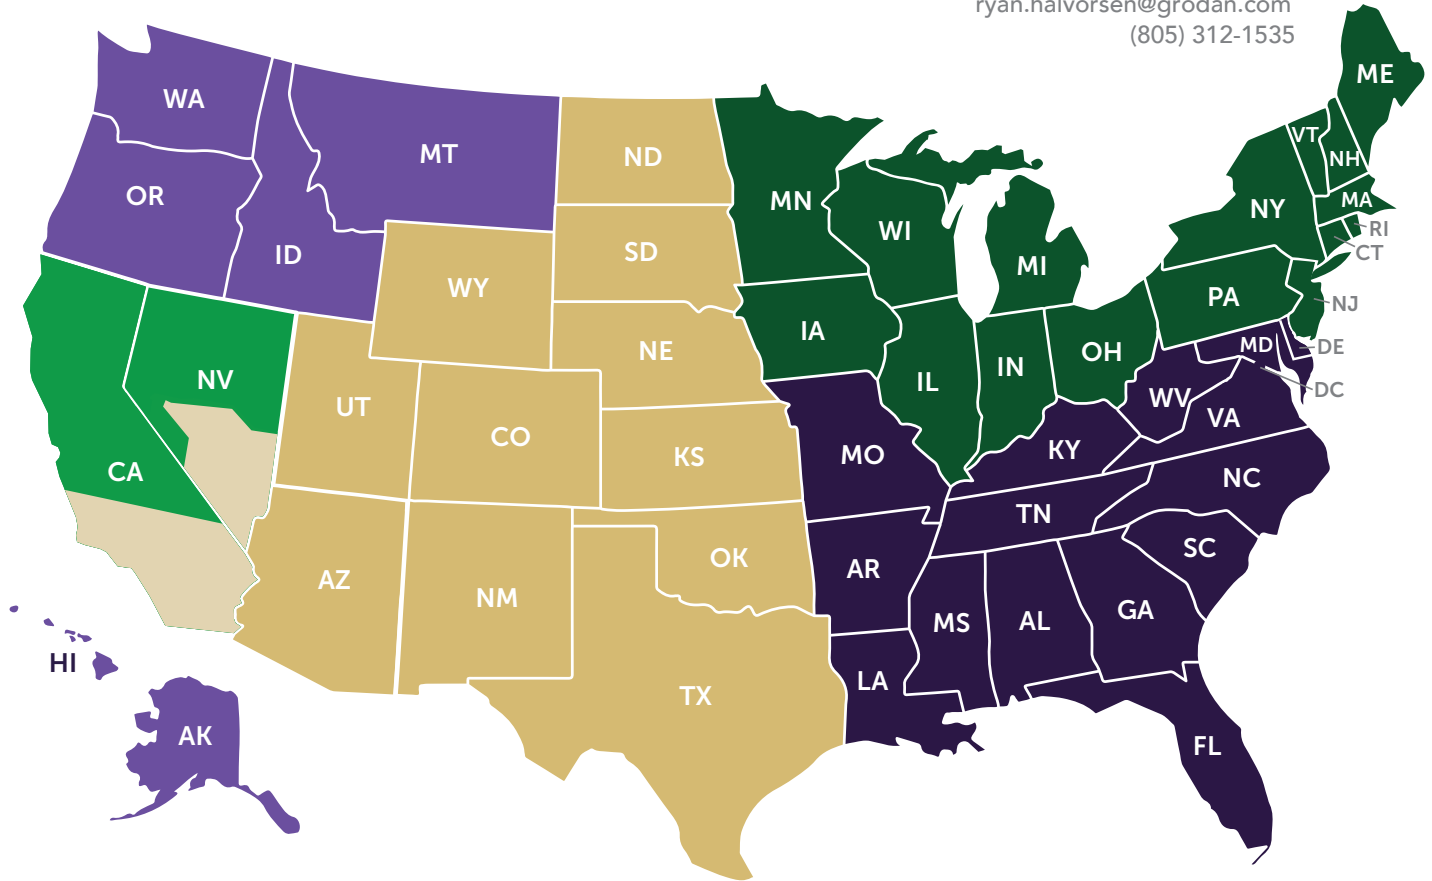

Grodan Retail Sales Team

Ryan Halvorsen
National Retail Brand & Distribution Manager
ryan.halvorsen@grodan.com
(805) 312-1535

Account managers

Shelby Chase
Account Manager
Northern CA & Nevada
shelby.chase@grodan.com
(408) 415-0501

Brett Hazzard
Account Manager
Southern California
brett.hazzard@grodan.com
(619) 897-1572

Andrew Wilmerding
Retail & Commercial Account Manager
Pacific NW /HI/ Alaska
andrew.wilmerding@grodan.com
(708) 968-2565

Scott Saltzman
Account Manager
Central US Territory
scott.saltzman@grodan.com
(720) 415-0879

Armando Suarez
Account Manager
Northeast US Territory
armando.suarez@grodan.com
(607) 592-6499

Armando Suarez
Account Manager
Southeast US Territory
armando.suarez@grodan.com
(607) 592-6499

www.Grodan101.com

Part of ROCKWOOL Group