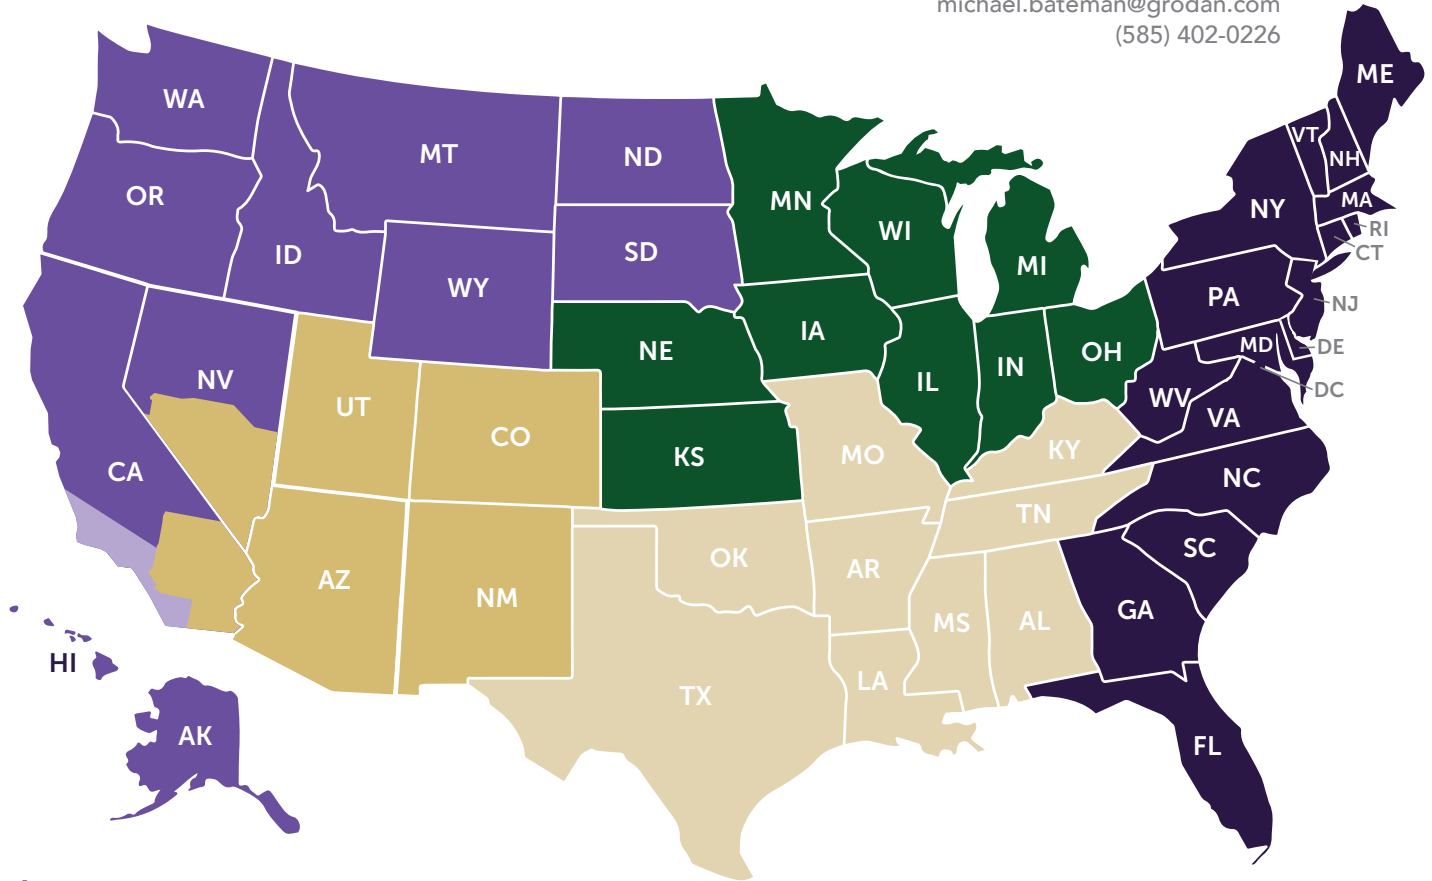

Grodan Commercial Sales Team

Michael Bateman
National Commercial Sales Manager
michael.bateman@grodan.com
(585) 402-0226

Account managers

Akram Krayem
Account Manager
Southern California
akram.krayem@grodan.com
(657) 244-7574